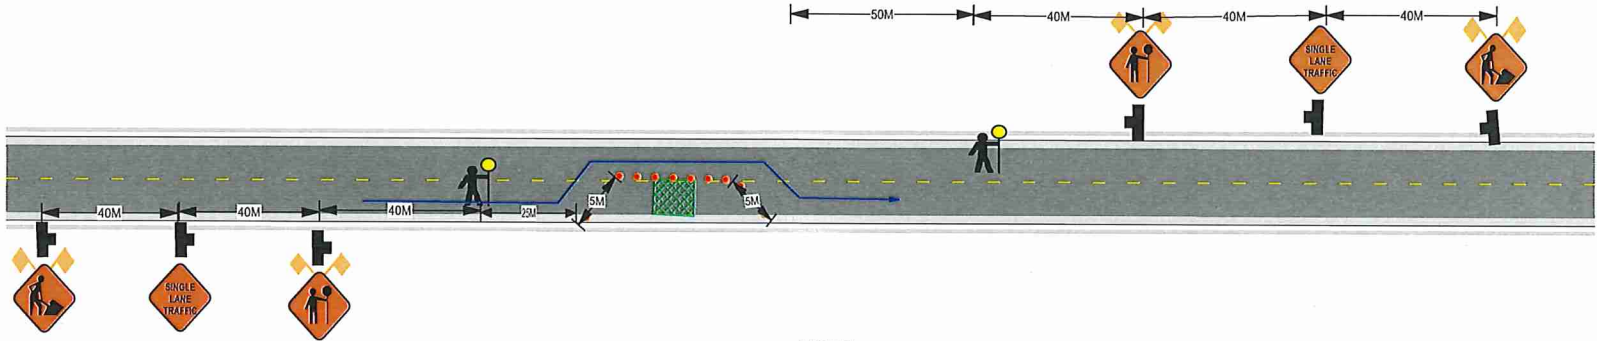

FORTIS BC GAS ABANDONMENT
51670 YALE ROAD, CHILLIWACK
JOB# 31058308

HOUR OF OPERATION 7:00AM - 5:00PM

NOTE:

- ALL SIDEWALKS - CROSSWALKS AND BUS STOPS WILL REMAIN OPEN
- TRAFFIC CONTROL WILL ASSIST WITH DRIVEWAYS AFFECTED BY WORK ZONE CLOSURE
- SPEED LIMIT ON YALE ROAD IS 50 KM PER HOUR
- ALL SIGNS WILL BE PLACED ON WINDMASTER STANDS WITH FLAGS
- ADVANCE WARNING SIGNS WILL BE PLACED ON ALL INTERSECTING SIDE STREETS WHEN REQUIRED

LEGEND

- DIRECTION TRAFFIC FLOW →
- TUBULAR MARKERS (dotted line)
- WORK AREA [hatched box]
- SIGN STANDS [stand icon]
- TRAFFIC CONTROLLER [person icon]
- BUS STOP [T icon]